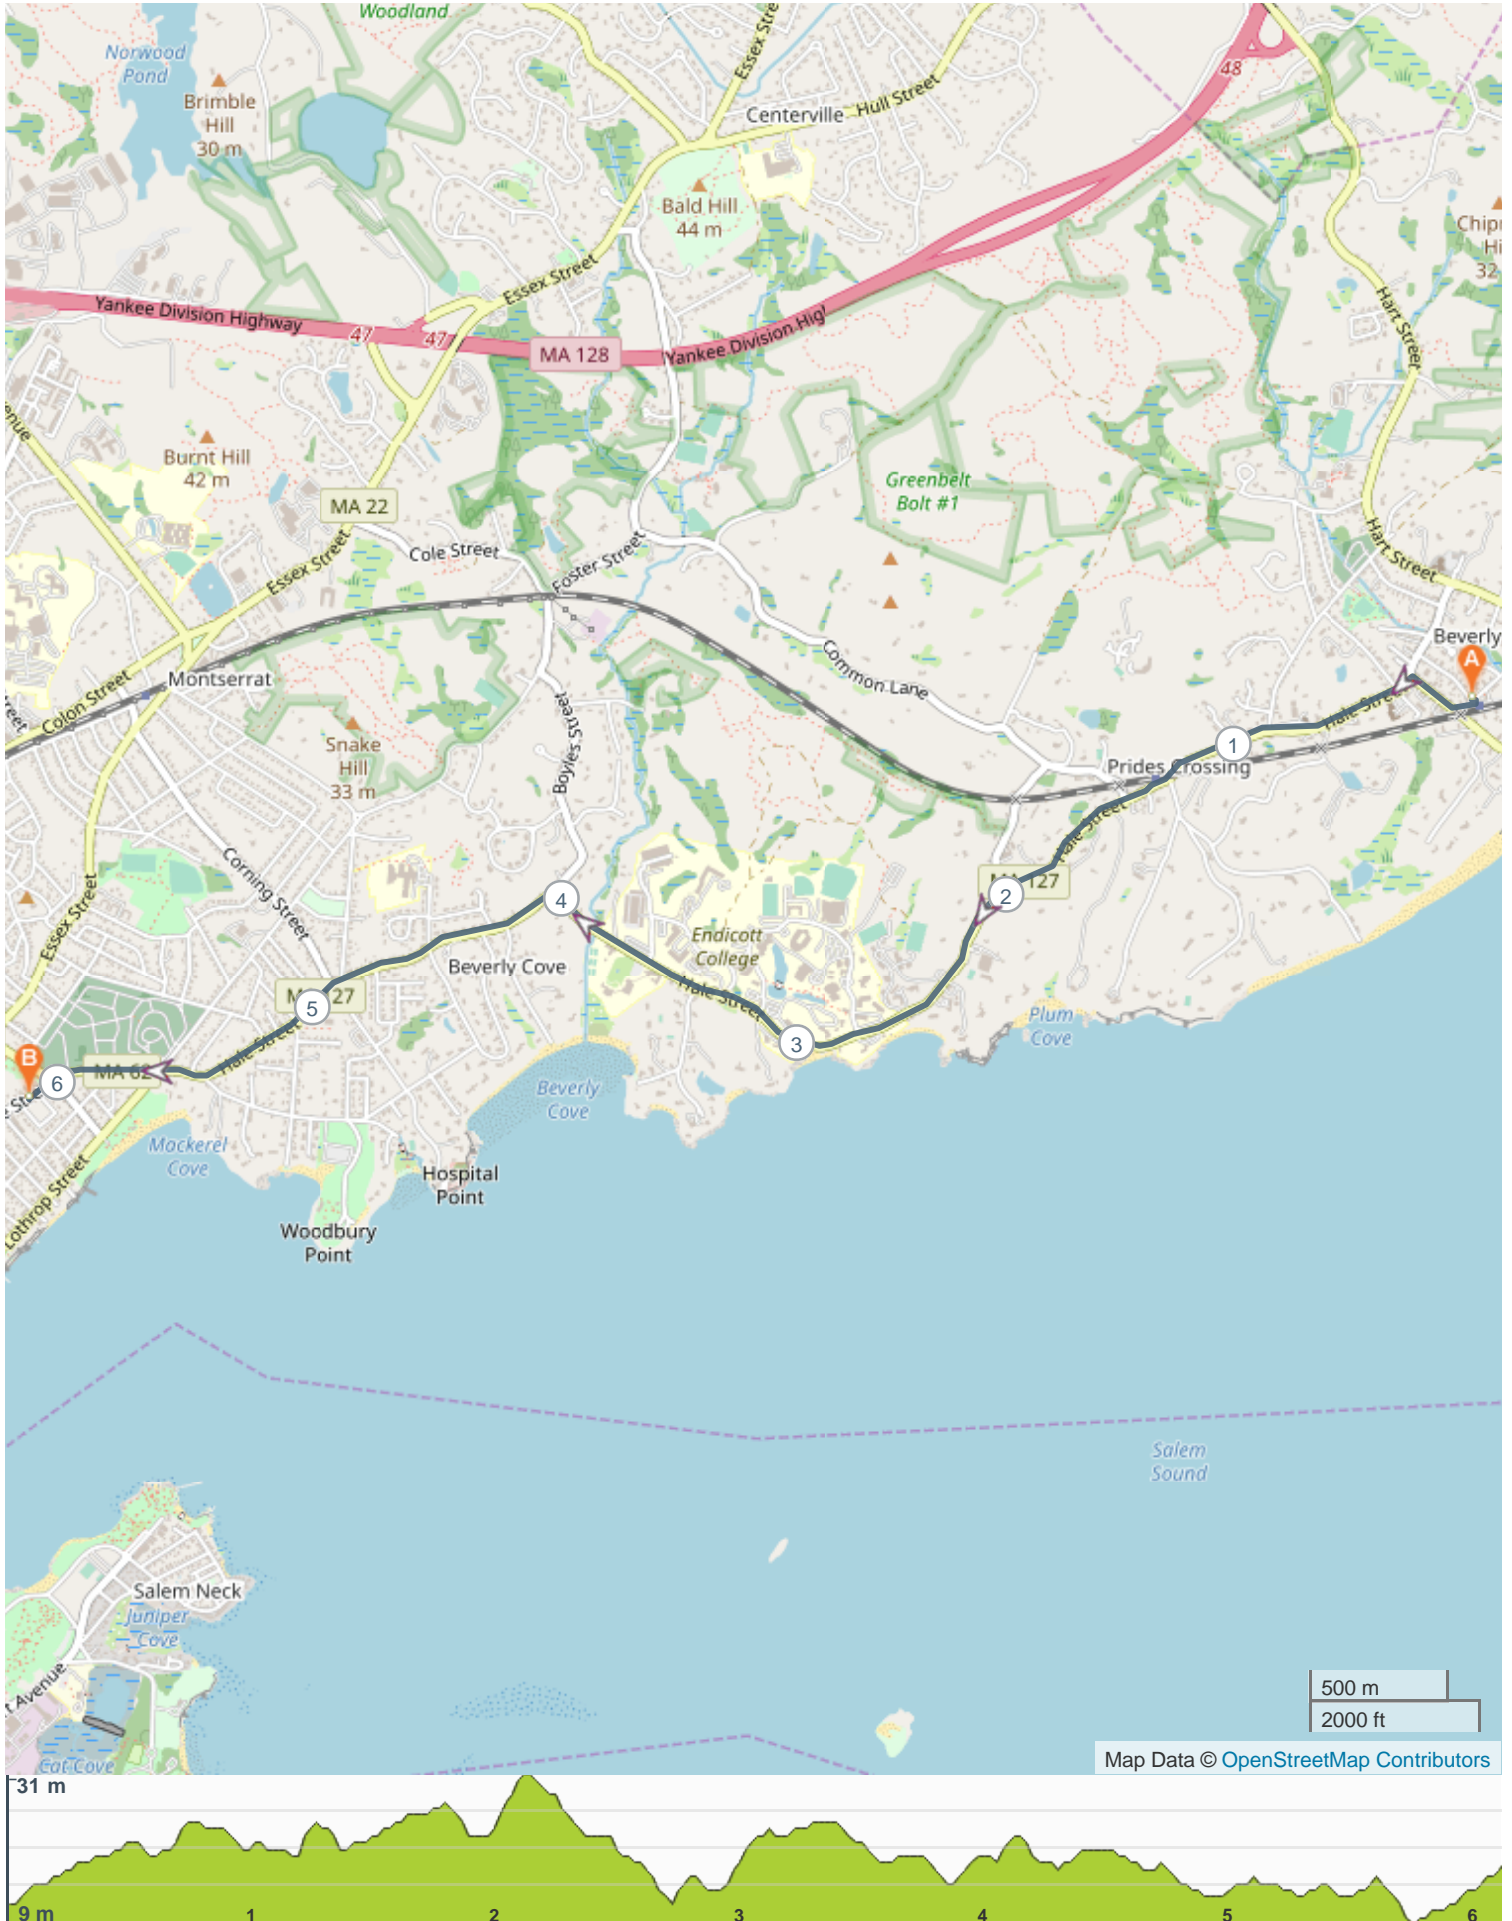

# Unnamed Route

## ROUTE INFORMATION

ROUTE LENGTH 6.117 km

START **LAT: 42.561934, LNG: -70.811769**

## ROUTE DIRECTIONS

No	Km	Turn	Directions
1	6.117		FINISH