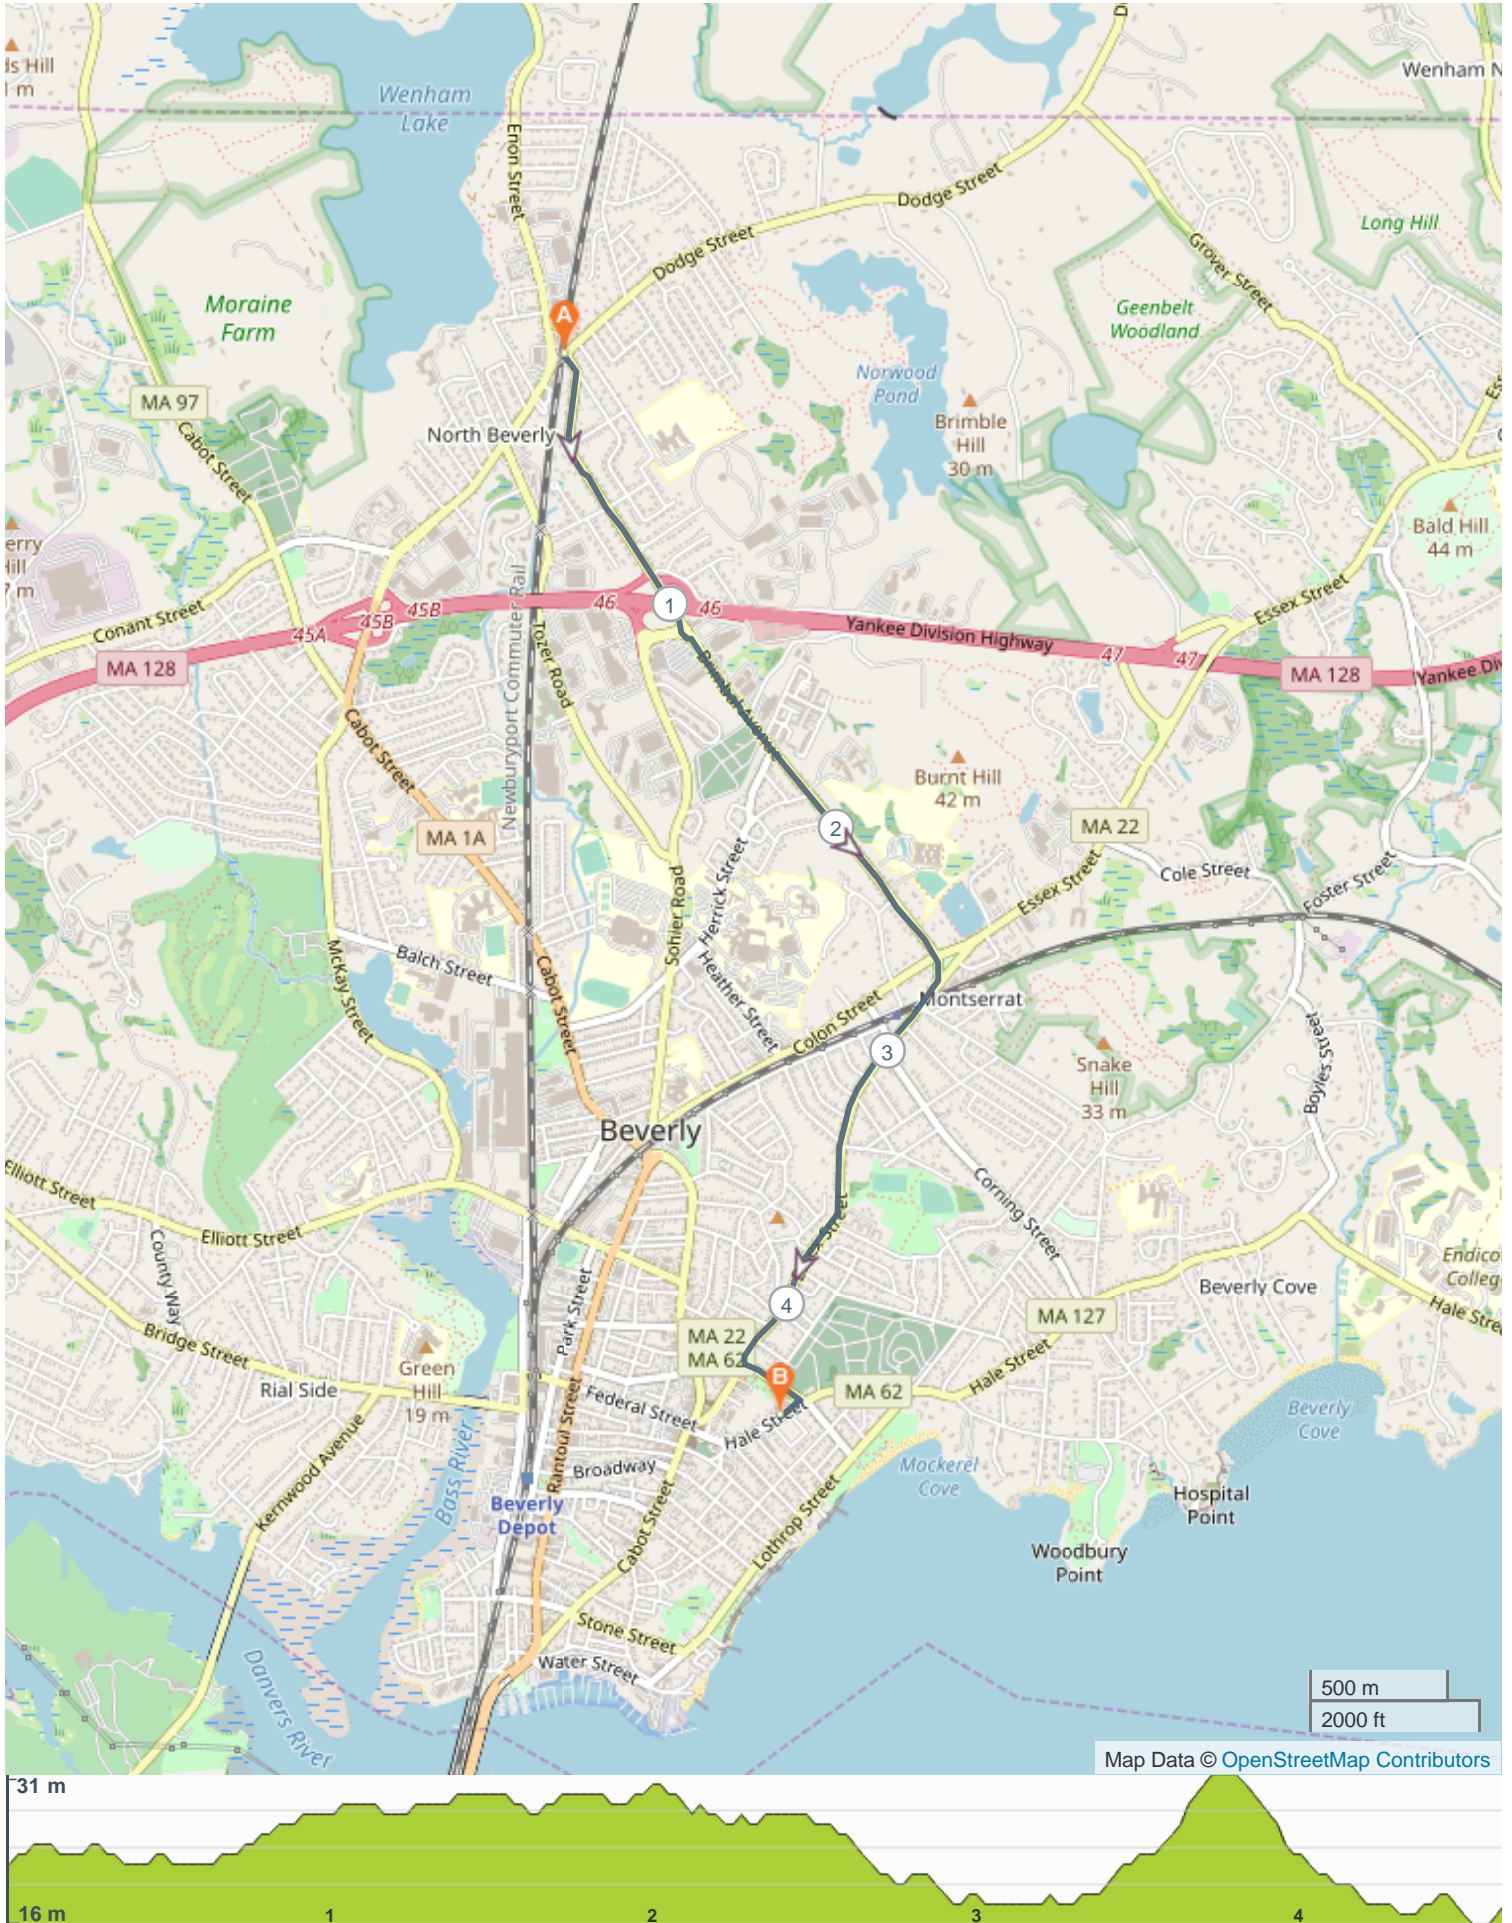

Unnamed Route

ROUTE INFORMATION

ROUTE LENGTH 4.622 km

START **LAT: 42.583161, LNG: -70.883793**

NOTES

Unnamed Route

ROUTE DIRECTIONS

No	Km	Turn	Directions
1	4.622		FINISH